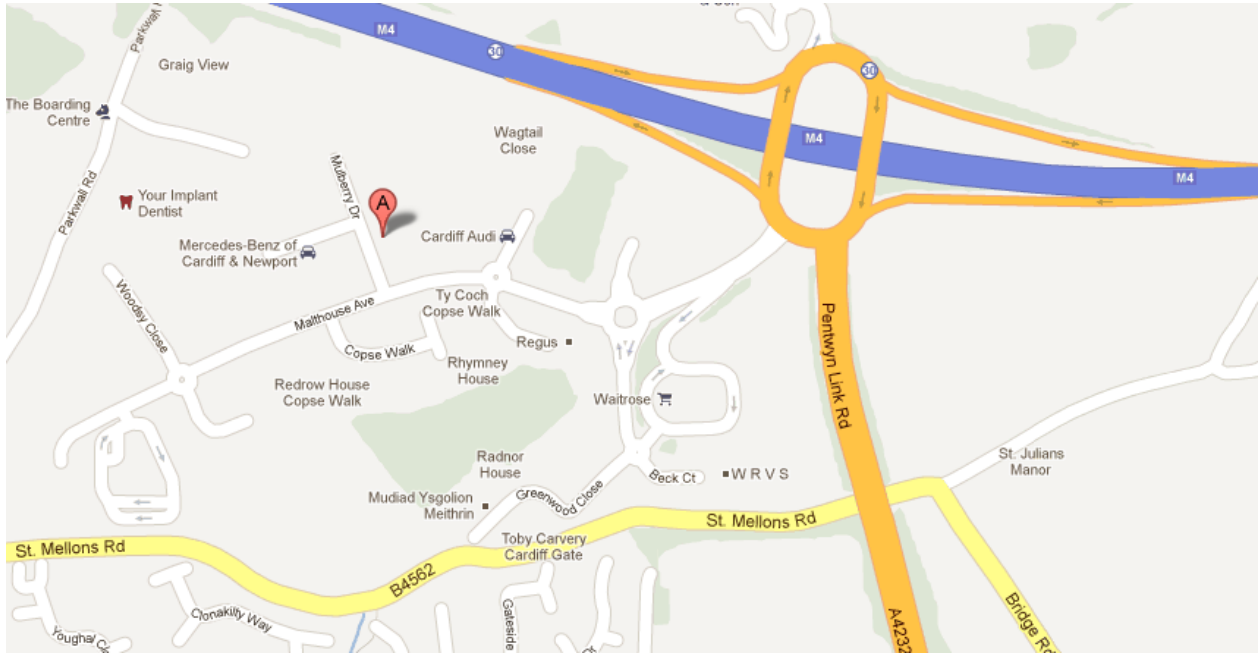

Map

Circle IT Solutions Limited

Grosvenor House, Oak Tree Court, Mulberry Drive, Cardiff Gate Business Park, Cardiff, CF23 8RD

T: 0870 428 3582 F: 0870 428 3583 E: enquires@circleit.co.uk W: www.circleit.co.uk