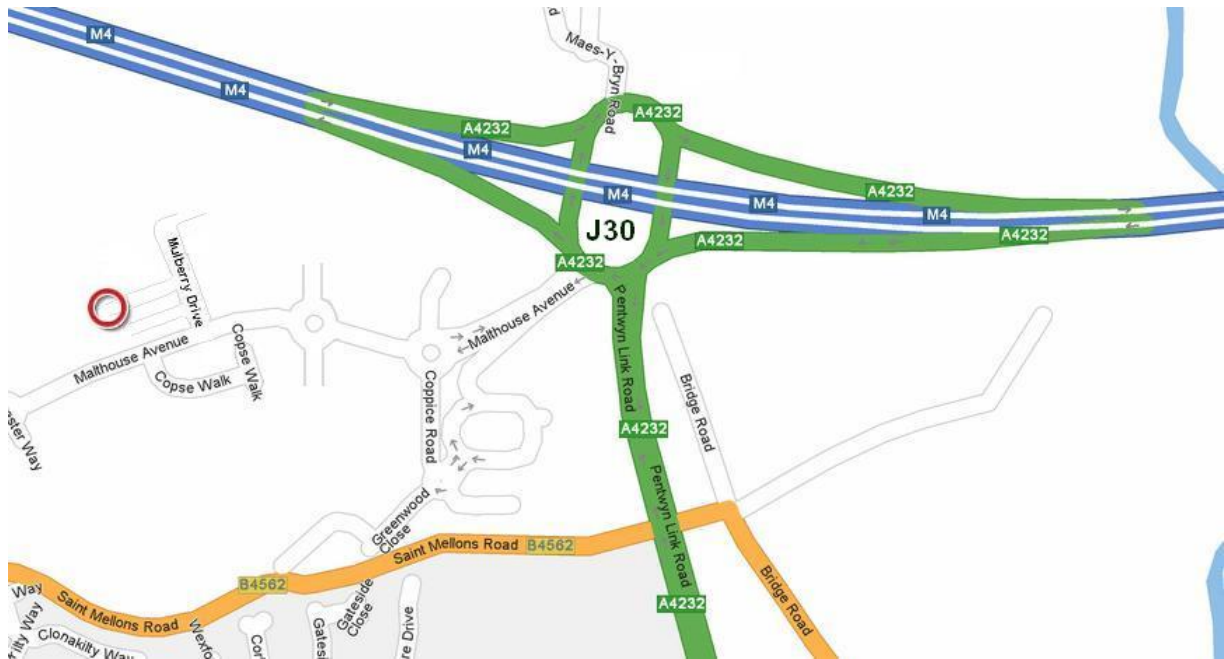

Map

Circle IT Solutions Limited

Grosvenor House, Oak Tree Court, Mulberry Drive, Cardiff Gate Business Park, Cardiff, CF23 8RD

T: 0870 428 3582 F: 0870 428 3583 E: enquires@circleit.co.uk W: www.circleit.co.uk